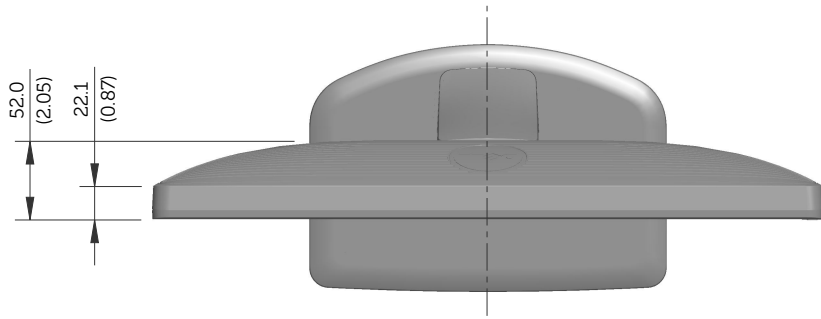

E1913S Outline Dimensions

Norminal Dimensions
Unit:mm(inch)

Back view of Monitor without stand

E1913 Outline Dimensions

Nominal Dimensions
Unit: mm (inch)

Back view of Monitor without stand

E2213 Outline Dimensions

Nominal Dimensions
Unit: mm (inch)

Back view of Monitor without stand