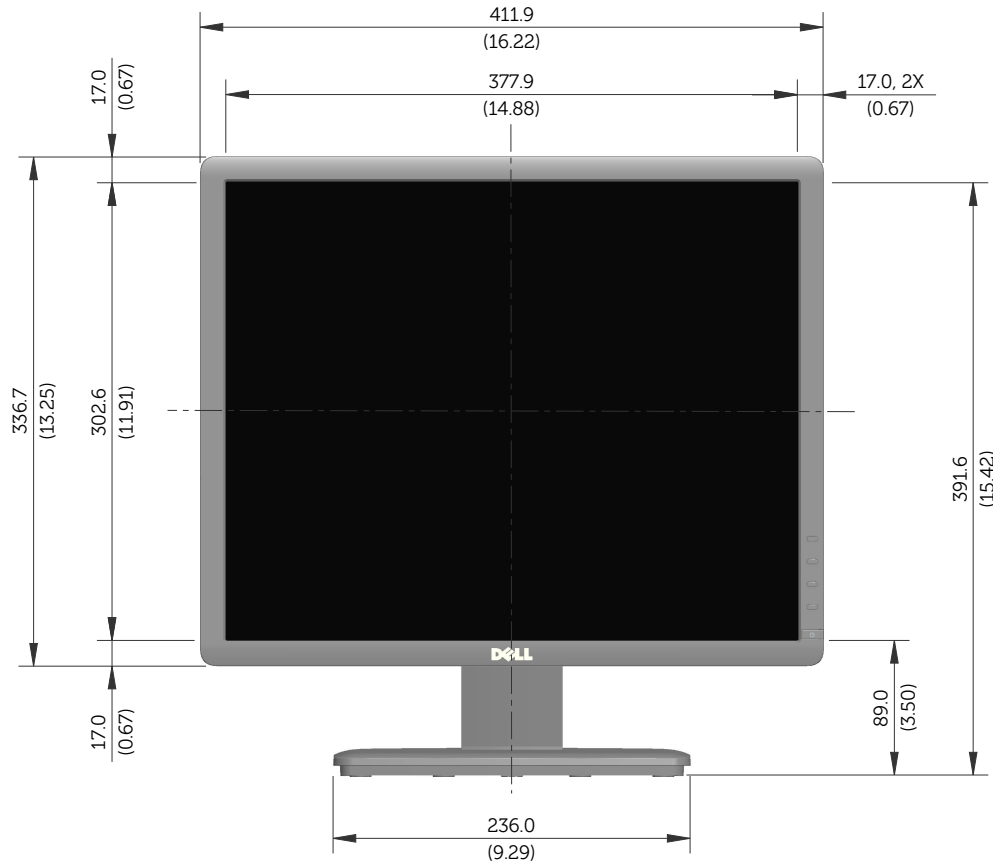

E1913S Outline Dimensions

Norminal Dimensions
Unit:mm(inch)

Back view of Monitor without stand

E1913 Outline Dimensions

Nominal Dimensions
Unit: mm (inch)

Back view of Monitor without stand

E2213 Outline Dimensions

Nominal Dimensions
Unit: mm (inch)

Back view of Monitor without stand