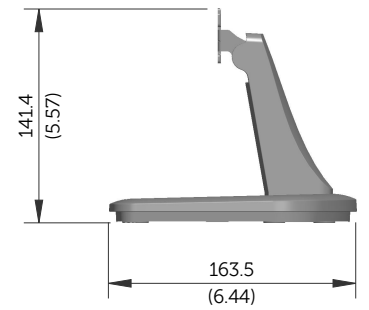

E1913S Outline Dimensions

Norminal Dimensions
Unit:mm(inch)

Back view of Monitor without stand

E1913 Outline Dimensions

Nominal Dimensions
Unit: mm (inch)

Back view of Monitor without stand

E2213 Outline Dimensions

Nominal Dimensions
Unit: mm (inch)

Back view of Monitor without stand