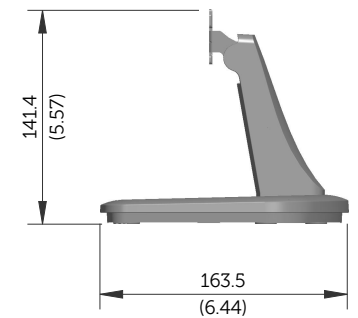

E1913S Outline Dimensions

Norminal Dimensions
Unit:mm(inch)

Back view of Monitor without stand

E1913 Outline Dimensions

Nominal Dimensions
Unit: mm (inch)

Back view of Monitor without stand

E2213 Outline Dimensions

Nominal Dimensions
Unit: mm (inch)

Back view of Monitor without stand