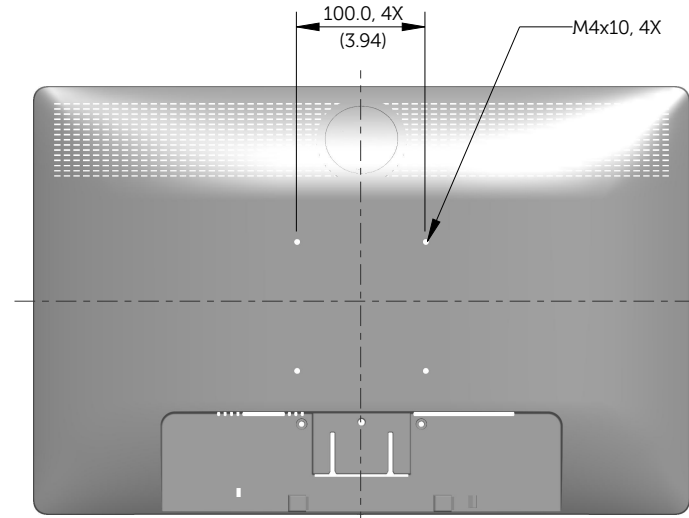

E1913S Outline Dimensions

Norminal Dimensions
Unit:mm(inch)

Back view of Monitor without stand

E1913 Outline Dimensions

Nominal Dimensions
Unit: mm (inch)

Back view of Monitor without stand

E2213 Outline Dimensions

Nominal Dimensions
Unit: mm (inch)

Back view of Monitor without stand