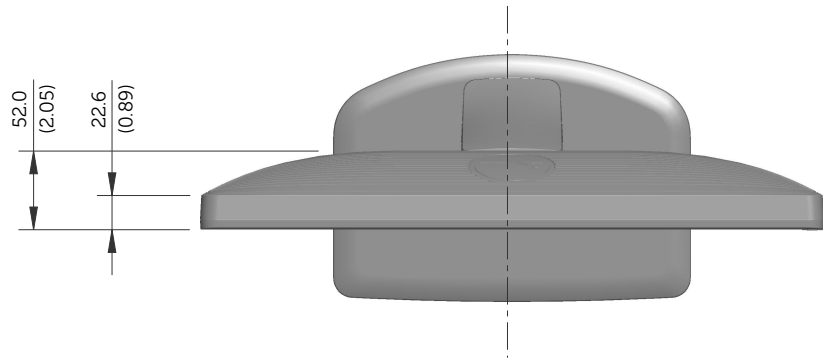

E1913S Outline Dimensions

Norminal Dimensions
Unit:mm(inch)

Back view of Monitor without stand

E1913 Outline Dimensions

Nominal Dimensions
Unit: mm (inch)

Back view of Monitor without stand

E2213 Outline Dimensions

Nominal Dimensions
Unit: mm (inch)

Back view of Monitor without stand