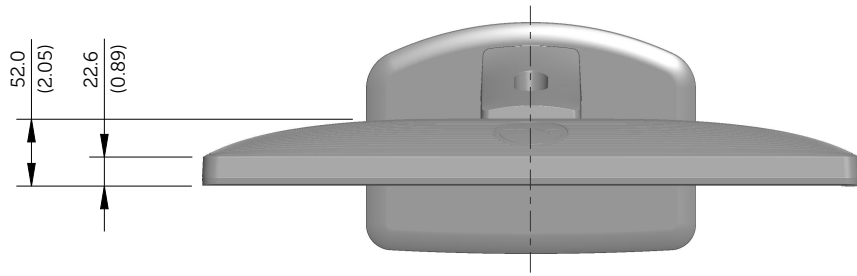

E1913S Outline Dimensions

Norminal Dimensions
Unit:mm(inch)

Back view of Monitor without stand

E1913 Outline Dimensions

Nominal Dimensions
Unit: mm (inch)

Back view of Monitor without stand

E2213 Outline Dimensions

Nominal Dimensions
Unit: mm (inch)

Back view of Monitor without stand