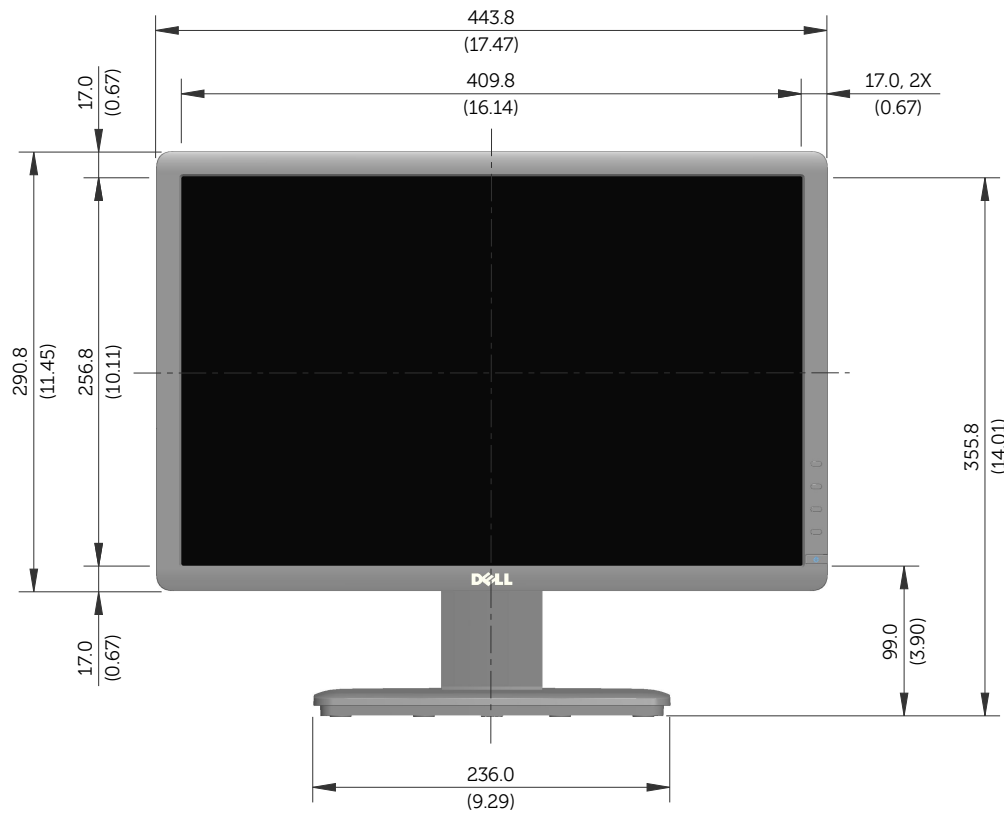

E1913S Outline Dimensions

Norminal Dimensions
Unit:mm(inch)

Back view of Monitor without stand

E1913 Outline Dimensions

Nominal Dimensions
Unit: mm (inch)

Back view of Monitor without stand

E2213 Outline Dimensions

Nominal Dimensions
Unit: mm (inch)

Back view of Monitor without stand