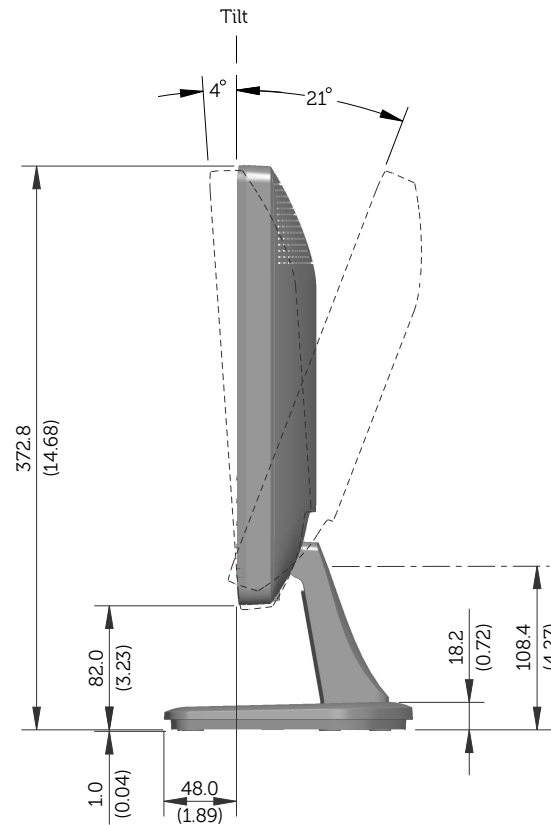

E1913S Outline Dimensions

Norminal Dimensions
Unit:mm(inch)

Back view of Monitor without stand

E1913 Outline Dimensions

Nominal Dimensions
Unit: mm (inch)

Back view of Monitor without stand

E2213 Outline Dimensions

Nominal Dimensions
Unit: mm (inch)

Back view of Monitor without stand